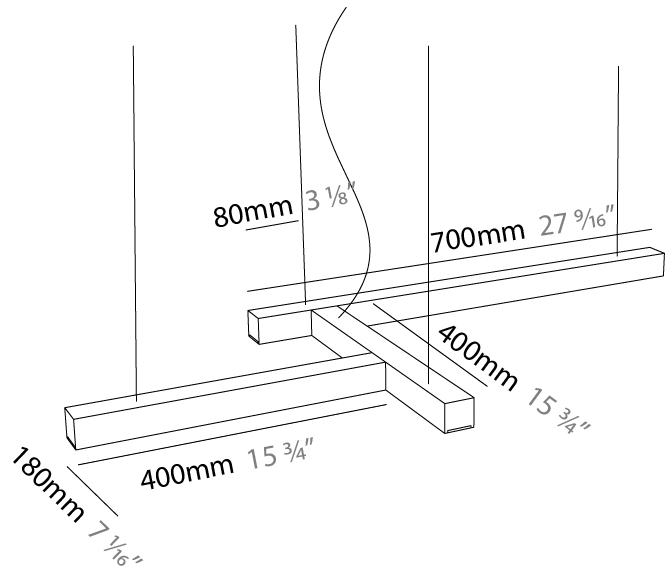

SHAPE 4 SUSPENSION

D71002-

base number
Color   Temperature   Finish   Options

1. To build a product code in our configurator select the specify button on the base model # product page
2. To build a manual product code on this datasheet choose from the options listed below in blue font and add the suffix to the base model #

GENERAL

Series: LED40 Modular
Subseries: Shape 4
Brand: Tunto
Division: Design
Mounting Type: Suspension
Mounting Location: Ceiling
Subcategory: Modular Systems

PHYSICAL

Shape: Abstract
Length (mm): 700
Length (in): 27 ⁹/₁₆"
Width (mm): 400
Width (in): 15 ³/₄"
Height (mm): 40
Height (in): 1 ⁹/₁₆"
Max. Overall Height (mm): 2000
Max. Overall Height (in): 78 ³/₄"
Extension (mm): 80
Extension (in): 3 ¹/₈"
Light Distribution: Direct
Diffuser: Opal
Fixture Finish: [WAL](#) / [ASH](#) / [OAK](#) / [BLK](#) / [WHI](#)
Fixture Material: Wood

ELECTRICAL

Lamp Type: LED
Input Wattage (W): 30
Total Output Wattage (W): 25.26
Dimming: Tri-Mode (Non-Dimming and Phase Dimming (120Vac only) and 0-10V Dimming)
Driver Included: Yes
Driver Location: Integrated
Driver Type: Constant Current - Universal
Driver Class: Class 2
Input Voltage (V): 120 - 277
Constant Current (MA): 700

LED

Color Temperature (°K): [2700](#) / [3000](#) / [4000](#)
Max. Delivered Lumen (lm): 1300
CRI: >93 CRI
Lamp Life (hrs): 50000

OPTICAL

RATINGS AND CERTIFICATIONS

Certified By: Certified for North American Standards
IP rating: IP20